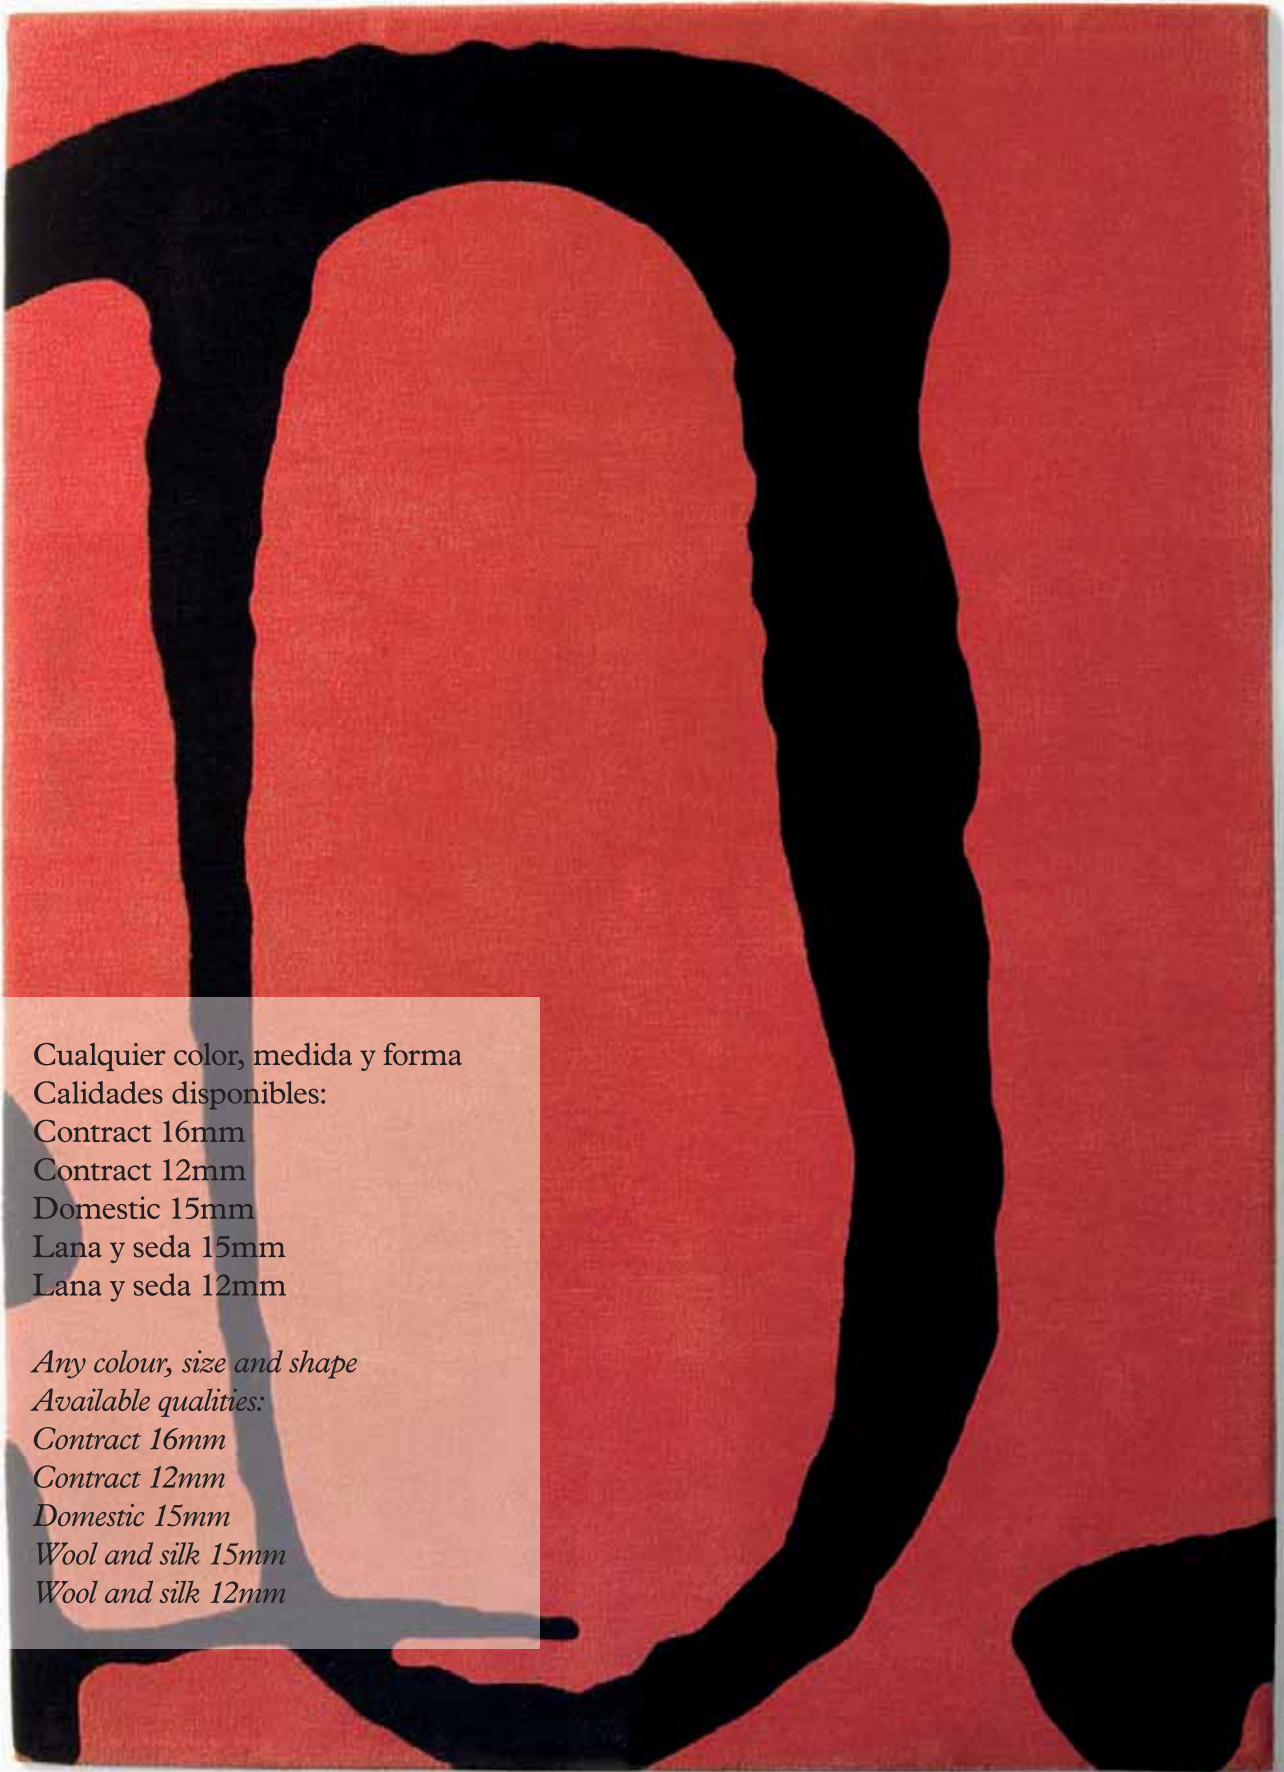

Japs

Jacobo Pérez-Enciso 2006

Cualquier color, medida y forma
Calidades disponibles:
Contract 16mm
Contract 12mm
Domestic 15mm
Lana y seda 15mm
Lana y seda 12mm

*Any colour, size and shape
Available qualities:
Contract 16mm
Contract 12mm
Domestic 15mm
Wool and silk 15mm
Wool and silk 12mm*