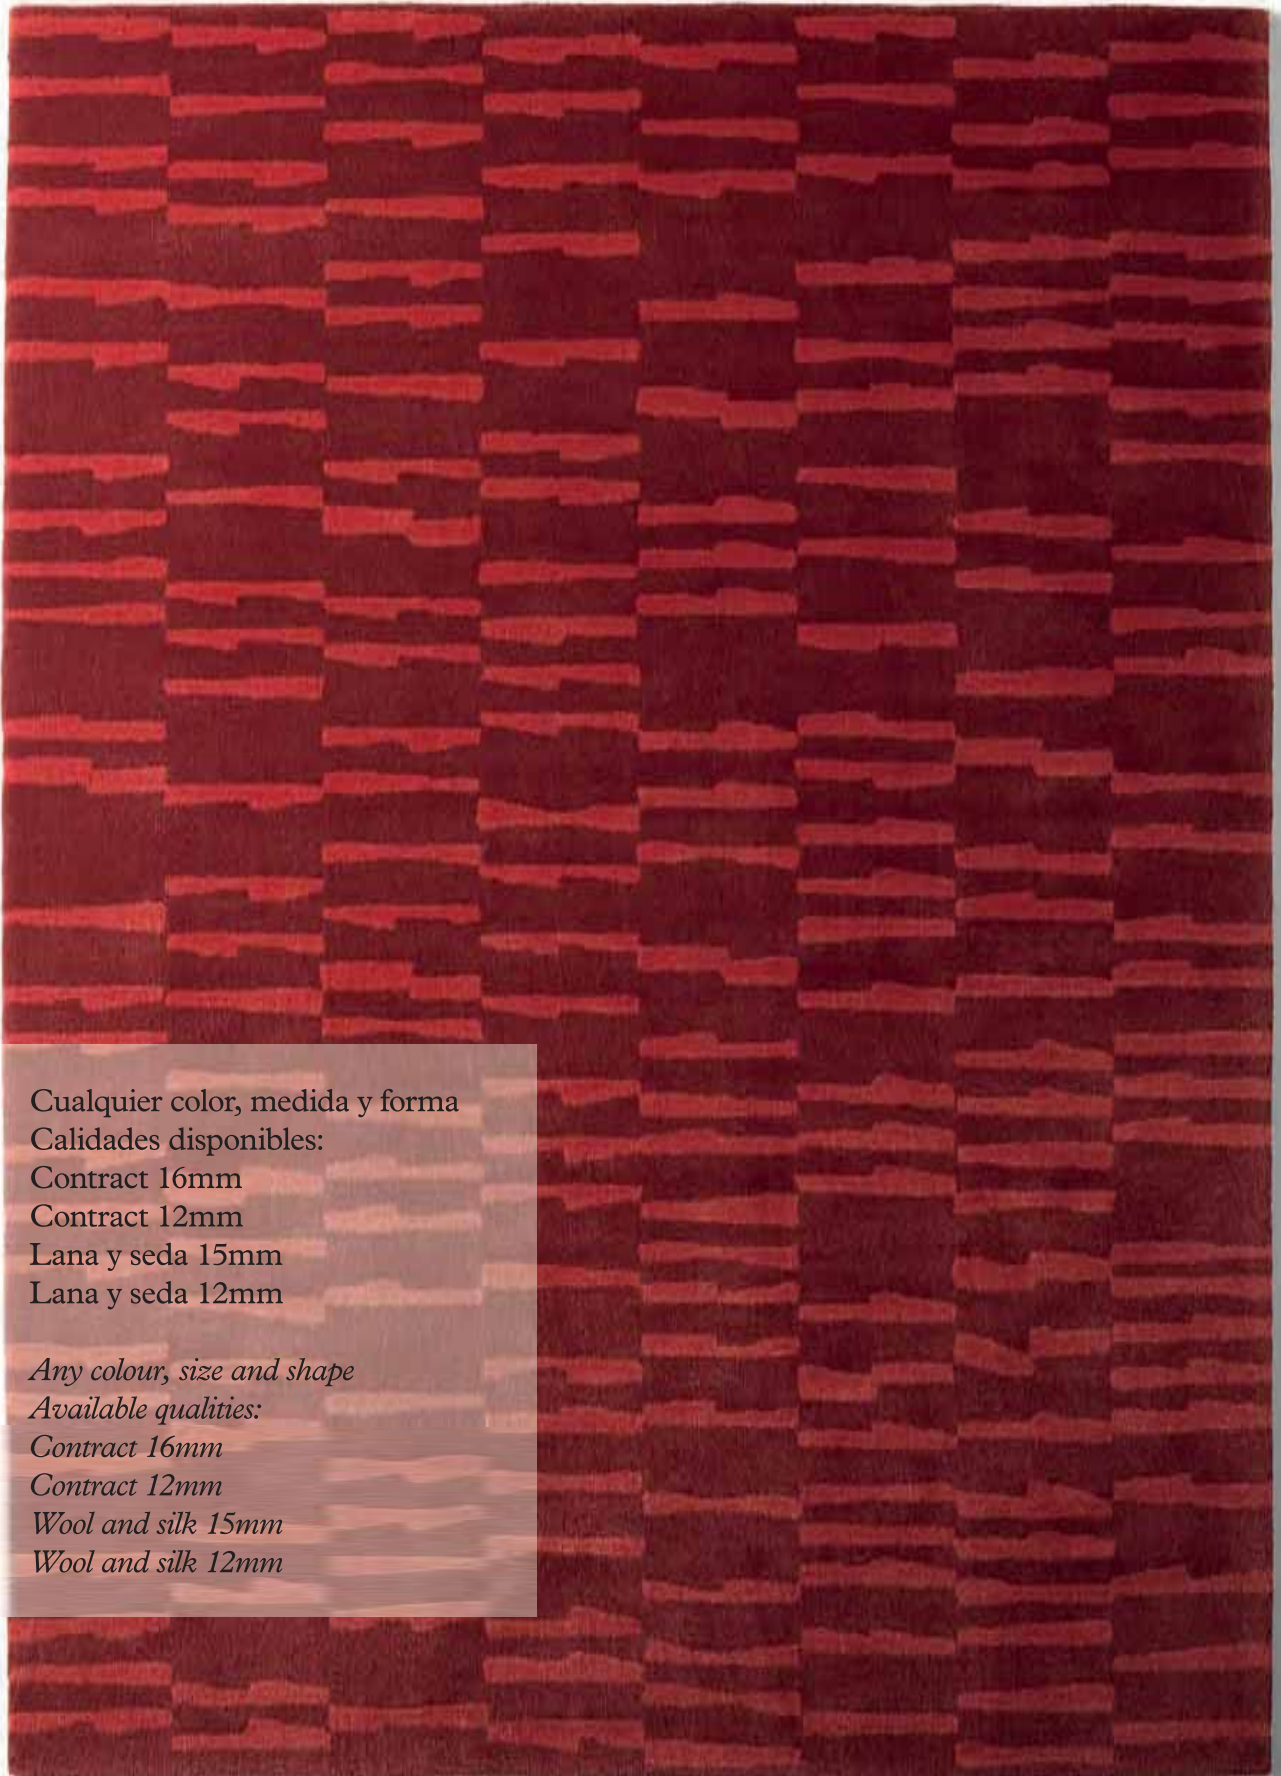

Cualquier color, medida y forma
Calidades disponibles:
Contract 16mm
Contract 12mm
Lana y seda 15mm
Lana y seda 12mm

*Any colour, size and shape
Available qualities:
Contract 16mm
Contract 12mm
Wool and silk 15mm
Wool and silk 12mm*