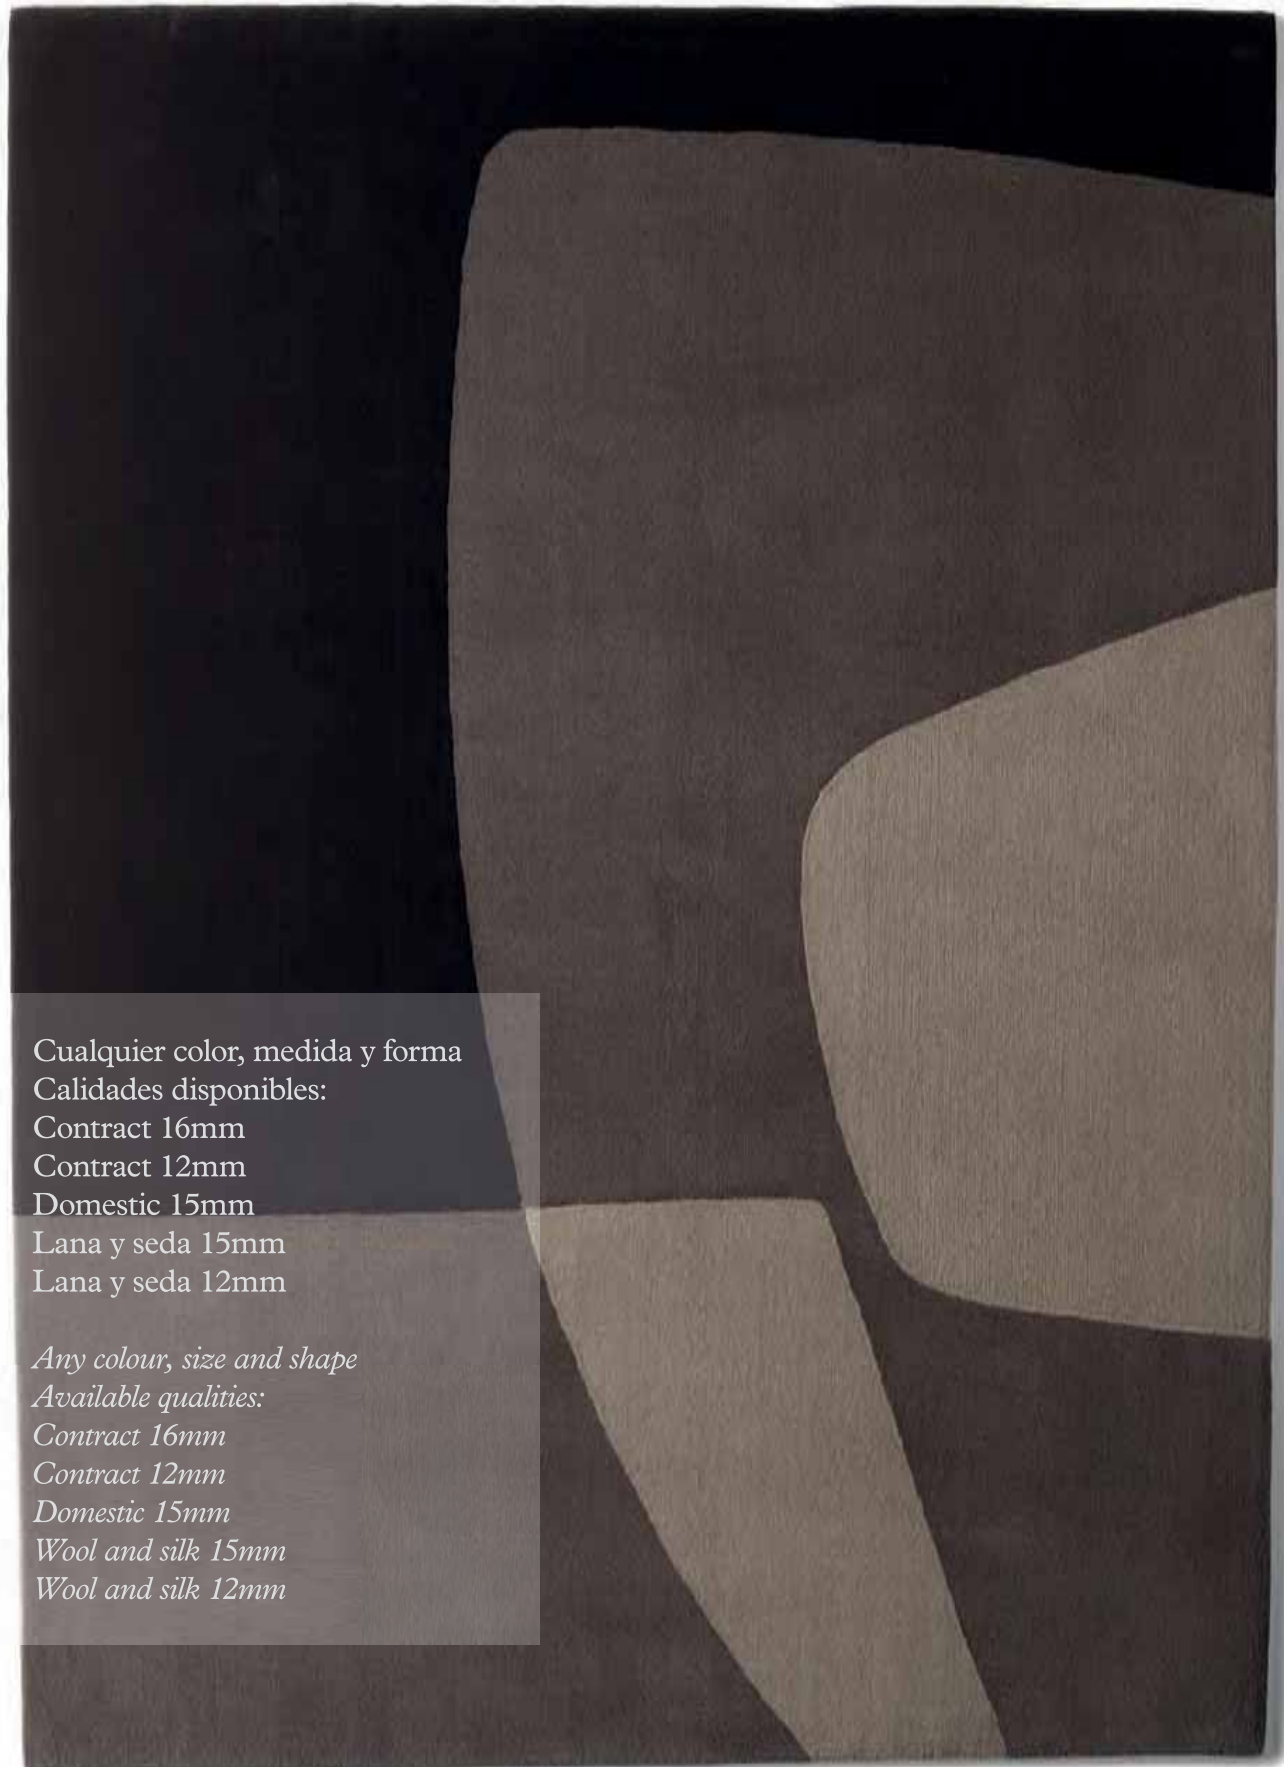

Cualquier color, medida y forma
Calidades disponibles:
Contract 16mm
Contract 12mm
Domestic 15mm
Lana y seda 15mm
Lana y seda 12mm

*Any colour, size and shape
Available qualities:
Contract 16mm
Contract 12mm
Domestic 15mm
Wool and silk 15mm
Wool and silk 12mm*