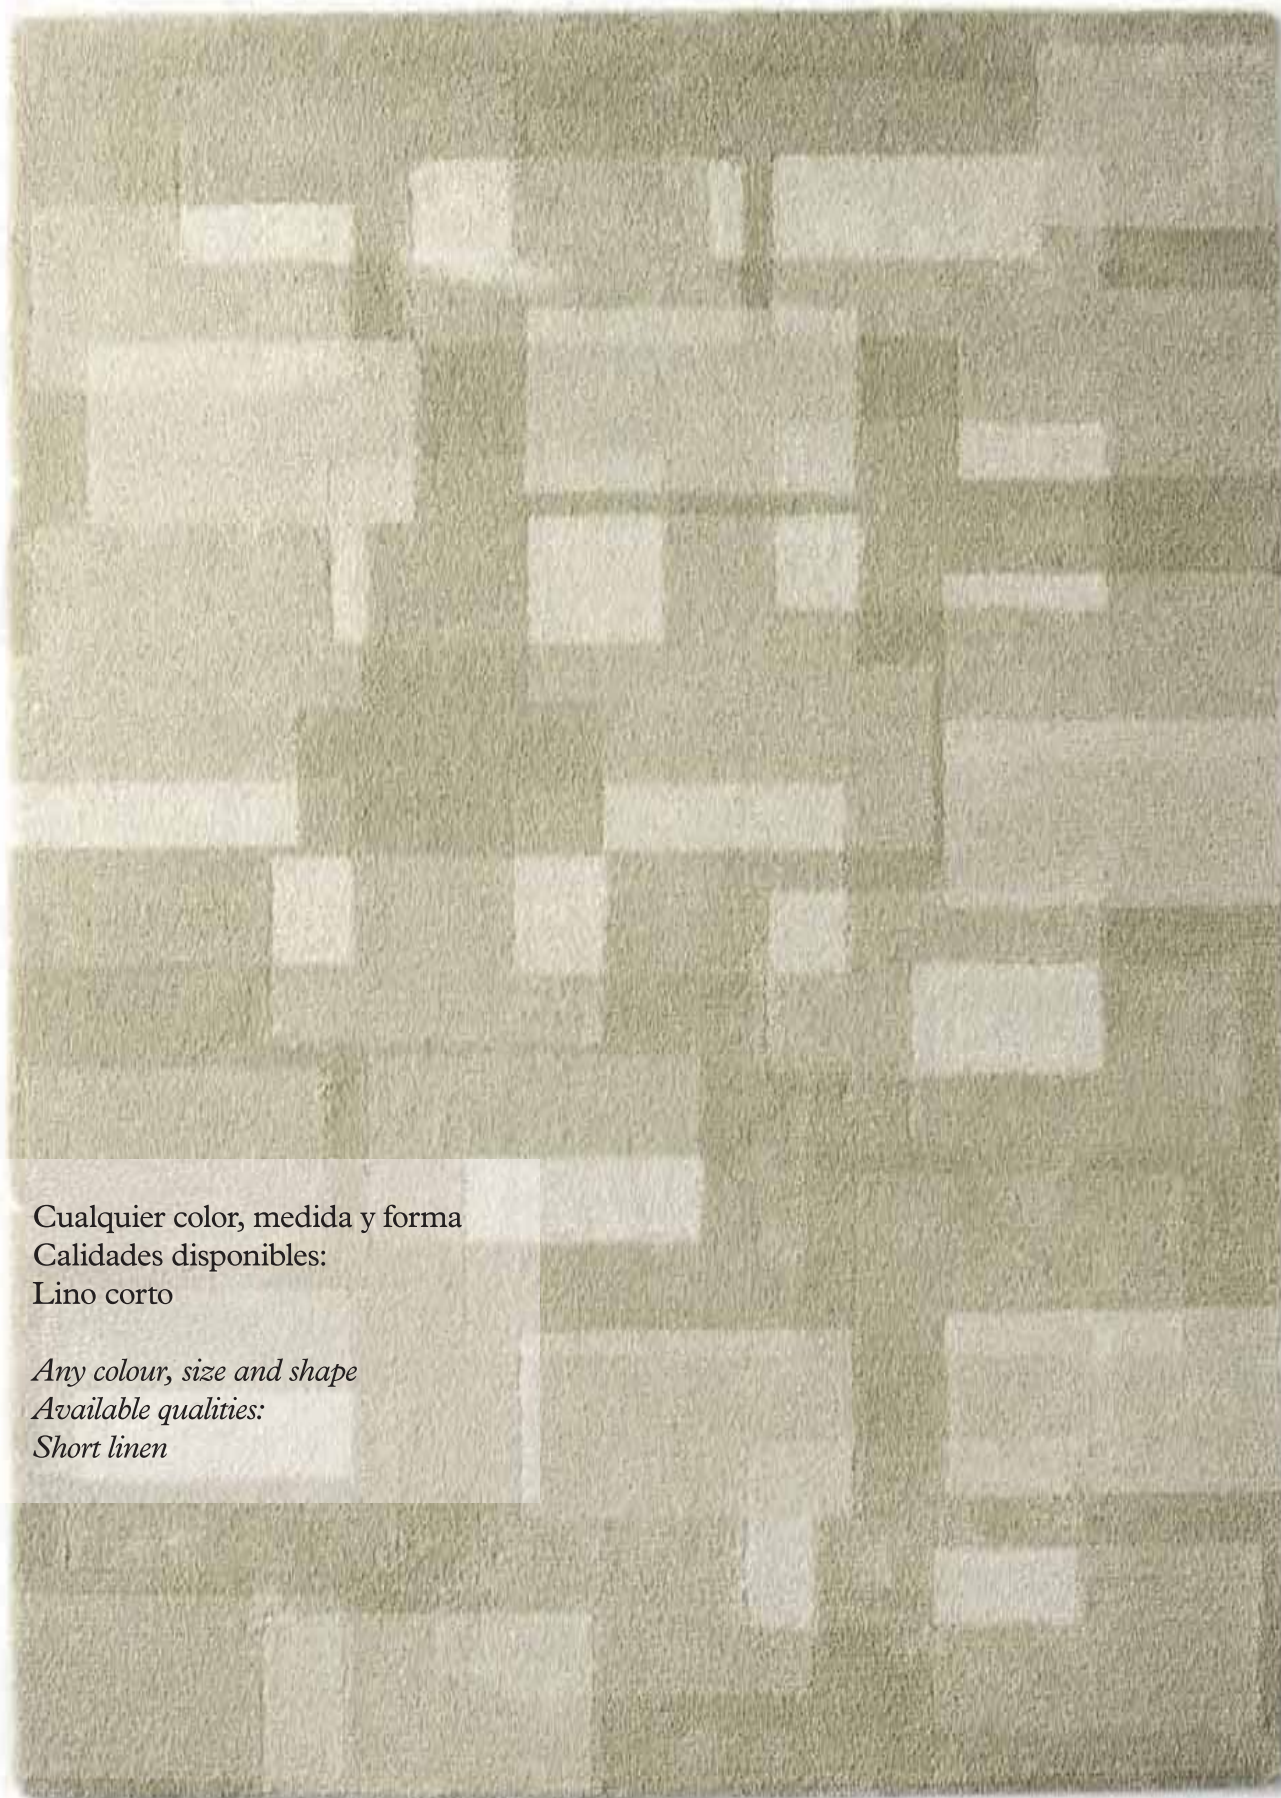

Cualquier color, medida y forma
Calidades disponibles:
Lino corto

*Any colour, size and shape
Available qualities:
Short linen*