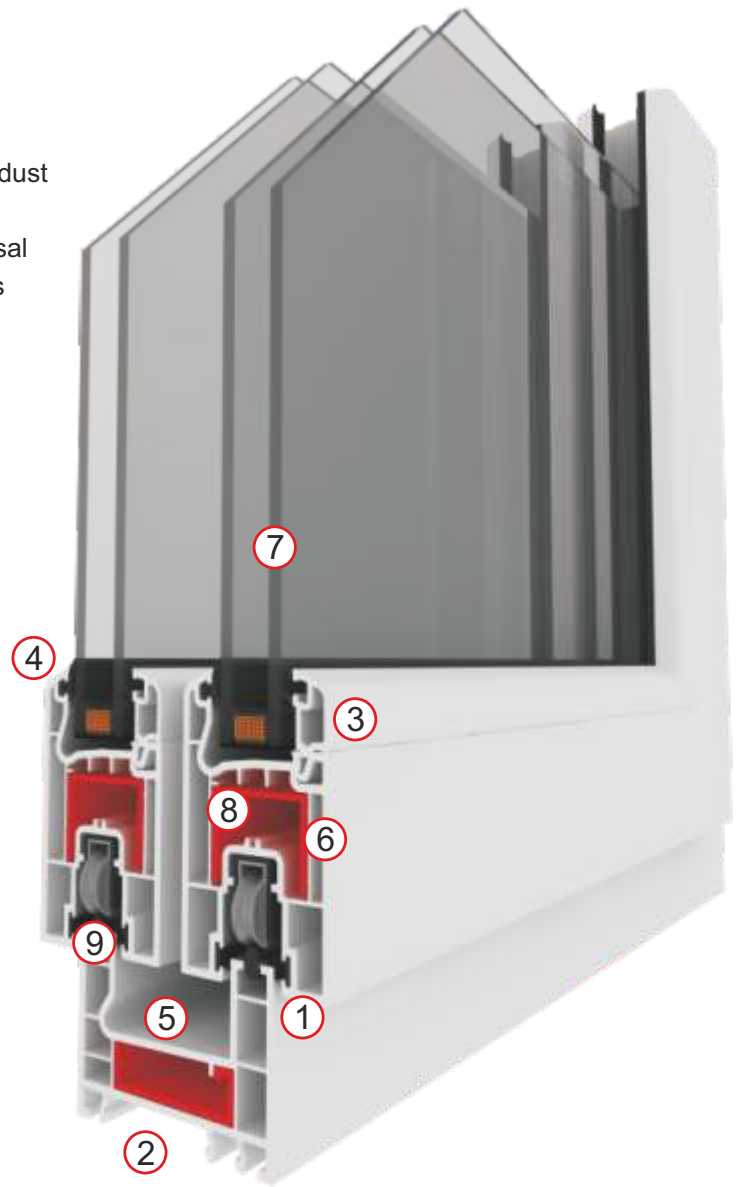

Why?

Special design which allows every project
3 chambers which improve durability and European-Standard wall thickness and therefore functional and strong structure which allows usage of same sash in door and window.
Perfect world-class design which compatible with all domestic and international accessories.
Perfect compatibility with all series.

Technical Specifications

1. **48 mm** sash width
2. **70 mm** frame width
3. Decorative glazing bead
4. 45° chamfered external wall which prevents dust and dirt and provides aesthetic appearance
5. Slope which provides maximum water disposal
6. External wall thickness in European Standarts
7. **3mm - 32mm** glass application possibility
8. One type support plate
9. Unlimited color options

Color Options

Certificates