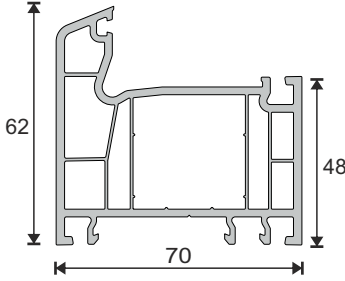

PRO711
70 mm L Kasa
70 mm L Frame Profile