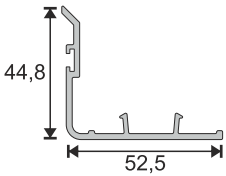

PRO204
Sürme Adaptör Profili
Sliding Door Sash Adapter