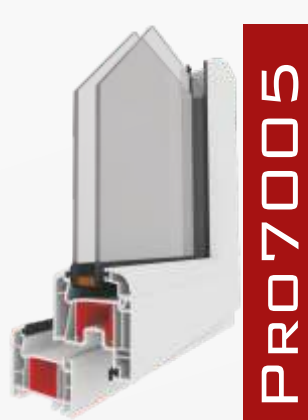

proline
PVC Systems for Windows and Doors

“widen your horizon”

TECHNICAL CATALOGUE 2013