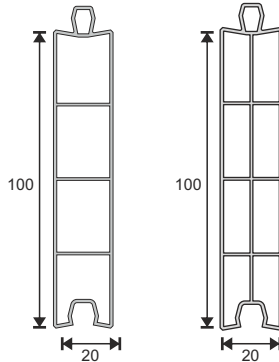

PRO30-2 - Lambri
Panel Lambri Profile

PRO30 - Lambri
Panel Lambri Profile