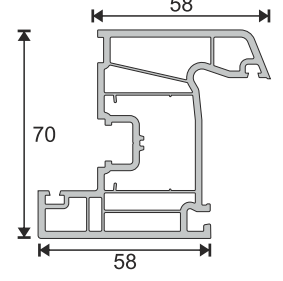

PRO35
T Pervaz Profili
T Cornice Profile