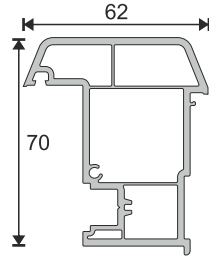

Technical Specifications

1. **70 mm** profile width
2. **5 chambers system** which improves insulation and durability
3. Decorative glazing bead
4. 45° chamfered external wall which prevents dust and dirt and provides aesthetic appearance
5. Slope which provides maximum water disposal
6. External wall thickness in European Standarts
7. **3mm - 32mm** glass application possibility
8. One-type support plate
9. One-type seal
10. Unlimited color options for coating

PRO710
70 mm L Kasa 48
70 mm L Frame Profile H:48

PRO717
70 mm Hareketli Orta Kayıt
70 mm False Mullion Profile

PRO716
70 mm Dış Açılım Kapı Profili
70 mm Out Door Profile

PRO715
70 mm Kapı Profili
70 mm Door Profile