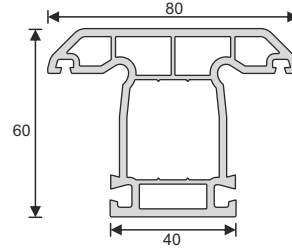

PRO53 - Orta Kayıt Profili
Mullion Profile