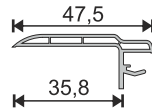

PRO38
Tırnaklı Pervaz Profili
Tabbed Cornice Profile