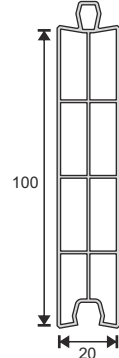

Technical Specifications

1. 60 mm profile width
2. 3 chambers system which improves insulation and durability
3. Decorative glazing bead
4. 45° chamfered external wall which prevents dust and dirt and provides aesthetic appearance
5. Slope which provides maximum water disposal
6. External wall thickness in European Standarts
7. 3mm - 32mm glass application possibility
8. One-type support plate
9. One-type seal
10. Unlimited color options for coating

PRO10 - T Kapı Profili
T Door Profile

PRO10 - Z Kapı Profili
Z Door Profile

PRO12 - Hareketli Orta Kayıt Profili
False Mullion Profile

PRO36 - 60x60 Kutu Profili
60x60 Box Profile

PRO38 - Tırnaklı Pervaz
Tabbed Cornice Profile

PRO30 - Lambri
Panel Lambri Profile

PRO30-2 - Lambri
Panel Lambri Profile

PRO06 - Tekcam Çıta 4-6
4-6 mm Single Glass G.Bead

PRO08 - Çiftcam Çıta 24-26
24-26 mm Double Glass G.Bead

PRO40 - T Pervaz Everest
T Cornice Profile

PRO05 - Çiftcam Çıta 20-22
20-22 mm Double Glass G.Bead

PRO14 - Yükseltme Profili 30mm
Rising Profile 30mm

PRO07 - Üçlücam Çıta
28-30 mm Triple Glass G.Bead

Why?

60 mm width and improved durability with wall thickness in European Standards.
 Perfect heat and noise insulation with 4 chambers and perfect water disposal channels
 Lower inventory cost with one-type support plate and one-type seal
 Perfect and aesthetic design which appeals to every taste with decorative and self-sealed bars.
 Perfect world-class design which compatible with all domestic and international accessories.
 Perfect compatibility with all series.