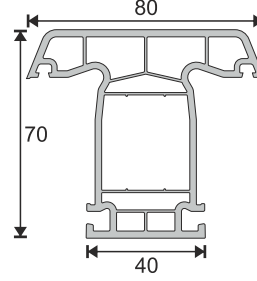

PRO35
T Pervaz Profili
T Cornice Profile