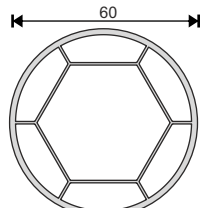

PRO32 - Köşe Dönüş Borusu
Corner Turning Pipe