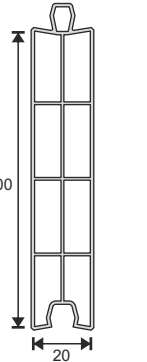

PRO05 - Çiftcam Çıta 20-22
20-22 mm Double Glass G.Bead

PRO14 - Yükseltme Profili 30mm
Rising Profile 30mm

PRO07 - Üçlücam Çıta
28-30 mm Triple Glass G.Bead

Why?

60 mm width and improved durability with wall thickness in European Standards.
 Perfect heat and noise insulation with 4 chambers and perfect water disposal channels
 Lower inventory cost with one-type support plate and one-type seal
 Perfect and aesthetic design which appeals to every taste with decorative and self-sealed bars.
 Perfect world-class design which compatible with all domestic and international accessories.
 Perfect compatibility with all series.

Technical Specifications

1. 60 mm profile width
2. 4 chambers system which improves insulation and durability
3. Decorative glazing bead
4. 45° chamfered external wall which prevents dust and dirt and provides aesthetic appearance
5. Slope which provides maximum water disposal
6. External wall thickness in European Standarts
7. 3mm - 32mm glass application possibility
8. One-type support plate
9. One-type seal
10. Unlimited color options for coating

PRO12 - Hareketli Orta Kayıt Profili
False Mullion Profile

PRO36 - 60x60 Kutu Profili
60x60 Box Profile

PRO38 - Tırnaklı Pervaz
Tabbed Cornice Profile

PRO30 - Lambri
Panel Lambri Profile

PRO30-2 - Lambri
Panel Lambri Profile