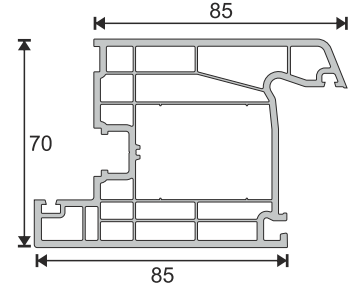

PRO712
70 mm Kanat Profili
70 mm Z Sash Profile

PRO715
70 mm Kapı Profili
70 mm Door Profile