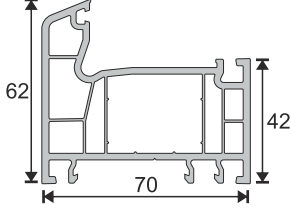

PRO35
T Pervaz Profili
T Cornice Profile