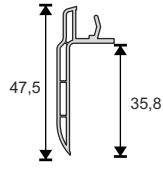

PRO38 - Tırnaklı Pervaz
Tabbed Cornice Profile