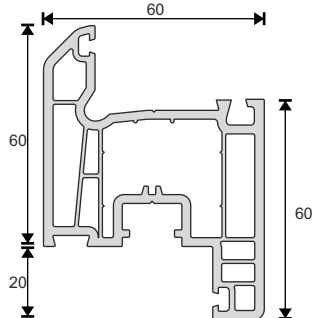

PRO02 - Kanat Profili
Sash Profile