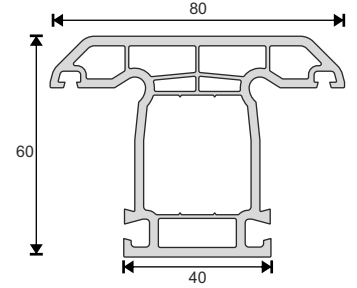

PRO03 - Orta Kayıt Profili
Mullion Profile