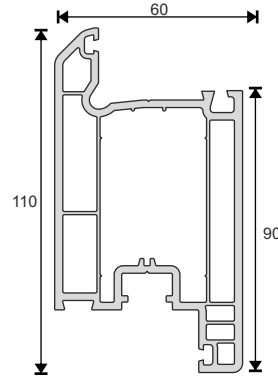

PRO10 - Z Kapı Profili
Z Door Profile