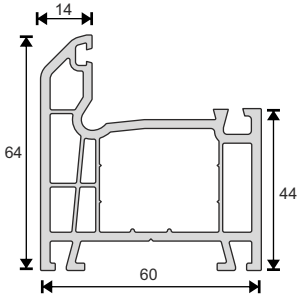

PRO01 - Kasa Profili
Frame Profile