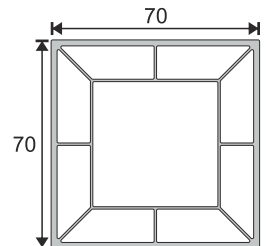

PRO32
Köşe Dönüş Boru Profili
Corner Turning Pipe