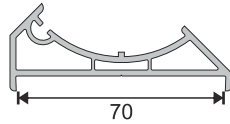

PRO33-1
Köşe Dönüş Adaptör Profili 70 mm
Corner Turning Adapter