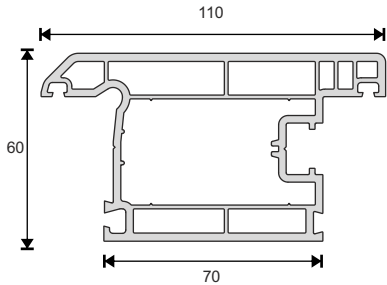

PRO10 - T Kapı Profili
T Door Profile