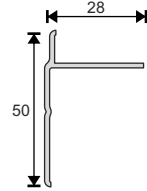

PRO40 - T Pervaz Everest
T Cornice Profile