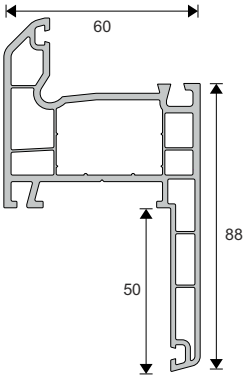

PRO82 - Pervazlı Kasa Profili Duvar Contalı
Frame Profile with Cornice with Wall Gaset