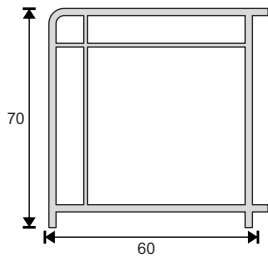

PRO36 - 60x60 Kutu Profili
60x60 Box Profile