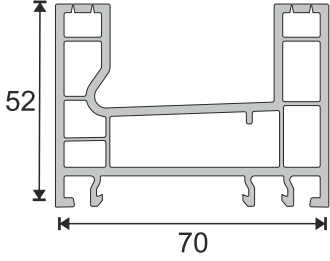

PRO201
Sürme Kasa Profili 70 mm
Sliding Door Frame Profile