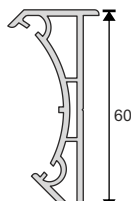

PRO33 - Köşe Dönüş Adaptörü
Corner Turning Adapter