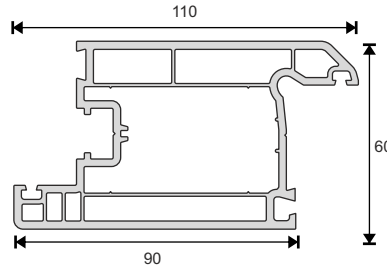

PRO10 - Z Kapı Profili
Z Door Profile