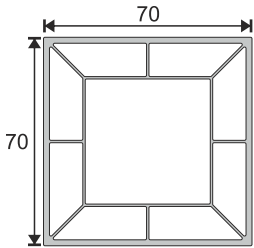

Technical Specifications

1. **70 mm** profile width
2. **5 chambers system** which improves insulation and durability
3. Decorative glazing bead
4. 45° chamfered external wall which prevents dust and dirt and provides aesthetic appearance
5. Slope which provides maximum water disposal
6. External wall thickness in European Standarts
7. **3mm - 32mm** glass application possibility
8. One-type support plate
9. One-type seal
10. Unlimited color options for coating

PRO710
70 mm L Kasa 48
70 mm L Frame Profile H:48

PRO717
70 mm Hareketli Orta Kayıt
70 mm False Mullion Profile

PRO716
70 mm Dış Açılım Kapı Profili
70 mm Out Door Profile

PRO715
70 mm Kapı Profili
70 mm Door Profile