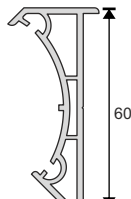

PRO33 - Köşe Dönüş Adaptörü
Corner Turning Adapter