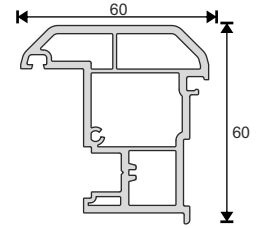

PRO12 - Hareketli Orta Kayıt Profili
False Mullion Profile