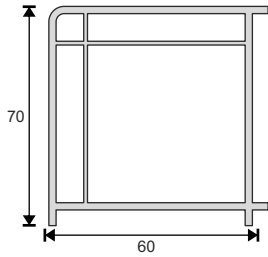

PRO36 - 60x60 Kutu Profili
60x60 Box Profile