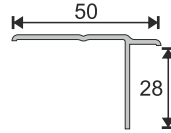

PRO35
T Pervaz Profili
T Cornice Profile