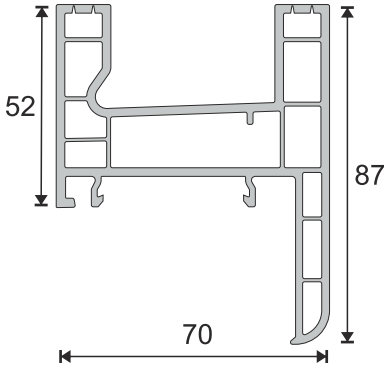

PRO202
Sürme Pervazlı Kasa Profili 70 mm
Sliding Door Frame Profile with cornice