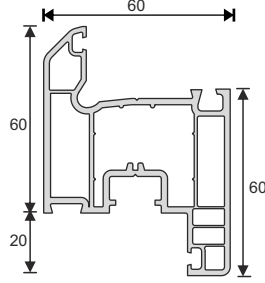

PRO52 - Kanat Profili
Sash Profile