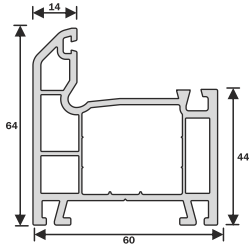

PRO51 - Kasa Profili
Frame Profile