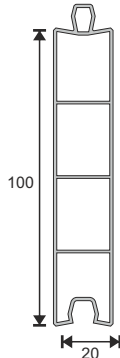

Technical Specifications

1. 60 mm profile width
2. 3 chambers system which improves insulation and durability
3. Decorative glazing bead
4. 45° chamfered external wall which prevents dust and dirt and provides aesthetic appearance
5. Slope which provides maximum water disposal
6. External wall thickness in European Standarts
7. 3mm - 32mm glass application possibility
8. One-type support plate
9. One-type seal
10. Unlimited color options for coating

PRO10 - T Kapı Profili
T Door Profile

PRO10 - Z Kapı Profili
Z Door Profile

PRO12 - Hareketli Orta Kayıt Profili
False Mullion Profile

PRO36 - 60x60 Kutu Profili
60x60 Box Profile

PRO38 - Tırnaklı Pervaz
Tabbed Cornice Profile

PRO30 - Lambri
Panel Lambri Profile

PRO30-2 - Lambri
Panel Lambri Profile

PRO06 - Tekcam Çıta 4-6
4-6 mm Single Glass G.Bead

PRO08 - Çiftcam Çıta 24-26
24-26 mm Double Glass G.Bead

PRO40 - T Pervaz Everest
T Cornice Profile

PRO05 - Çiftcam Çıta 20-22
20-22 mm Double Glass G.Bead

PRO14 - Yükseltme Profili 30mm
Rising Profile 30mm

PRO07 - Üçlücam Çıta
28-30 mm Triple Glass G.Bead

Why?

60 mm width and improved durability with wall thickness in European Standards.
 Perfect heat and noise insulation with 4 chambers and perfect water disposal channels
 Lower inventory cost with one-type support plate and one-type seal
 Perfect and aesthetic design which appeals to every taste with decorative and self-sealed bars.
 Perfect world-class design which compatible with all domestic and international accessories.
 Perfect compatibility with all series.