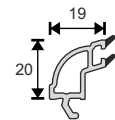

PRO31
L Pervaz Profili 60x100 mm
L Cornice Profile

PRO37 - 60x100 Kutu Profili
60x100 Box Profile

PRO32 - Köşe Dönüş Borusu
Corner Turning Pipe

PRO33 - Köşe Dönüş Adaptörü
Corner Turning Adapter

PRO34 - Bağ Profili
Coupling Profile

PRO05 - Çiftcam Çıta 20-22
20-22 mm Double Glass G.Bead

PRO14 - Yükseltme Profili 30mm
Rising Profile 30mm

PRO07 - Üçlücam Çıta
28-30 mm Triple Glass G.Bead

Why?

60 mm width and improved durability with wall thickness in European Standards.
 Perfect heat and noise insulation with 4 chambers and perfect water disposal channels
 Lower inventory cost with one-type support plate and one-type seal
 Perfect and aesthetic design which appeals to every taste with decorative and self-sealed bars.
 Perfect world-class design which compatible with all domestic and international accessories.
 Perfect compatibility with all series.