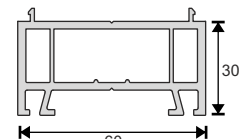

PRO32 - Köşe Dönüş Borusu
Corner Turning Pipe

PRO33 - Köşe Dönüş Adaptörü
Corner Turning Adapter

PRO34 - Bağ Profili
Coupling Profile

PRO05 - Çiftcam Çıta 20-22
20-22 mm Double Glass G.Bead

PRO14 - Yükseltme Profili 30mm
Rising Profile 30 mm

PRO07 - Üçlücam Çıta
28-30 mm Triple Glass G.Bead

Why?

70 mm width and improved durability with wall thickness in European Standards.
 Perfect heat and noise insulation with 5 chambers and perfect water disposal channels
 Lower inventory cost with one-type support plate and one-type seal
 Perfect and aesthetic design which appeals to every taste with decorative and self-sealed bars.
 Perfect world-class design which compatible with all domestic and international accessories.
 Perfect compatibility with all series.