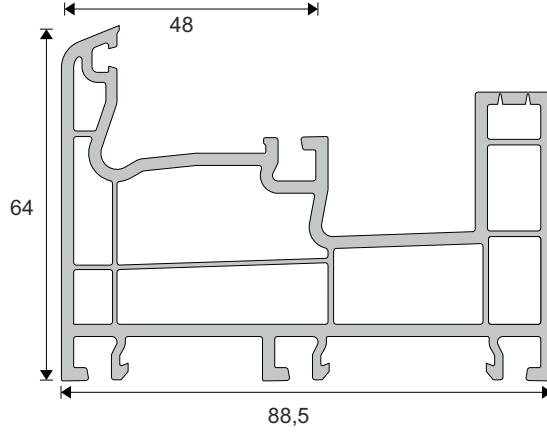

PRO231
Sürme Sabit Kasa Profili
Fixed Sliding Frame Profile