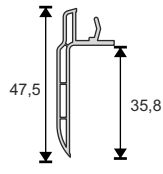

Technical Specifications

1. 60 mm profile width
2. 3 chambers system which improves insulation and durability
3. Decorative glazing bead
4. 45° chamfered external wall which prevents dust and dirt and provides aesthetic appearance
5. Slope which provides maximum water disposal
6. External wall thickness in European Standarts
7. 3mm - 32mm glass application possibility
8. One-type support plate
9. One-type seal
10. Unlimited color options for coating

PRO10 - T Kapı Profili
T Door Profile

PRO10 - Z Kapı Profili
Z Door Profile

PRO12 - Hareketli Orta Kayıt Profili
False Mullion Profile

PRO36 - 60x60 Kutu Profili
60x60 Box Profile

PRO38 - Tırnaklı Pervaz
Tabbed Cornice Profile

PRO05 - Çiftcam Çıta 20-22
20-22 mm Double Glass G.Bead

PRO14 - Yükseltme Profili 30mm
Rising Profile 30mm

PRO07 - Üçlücam Çıta
28-30 mm Triple Glass G.Bead

Why?

60 mm width and improved durability with wall thickness in European Standards.
 Perfect heat and noise insulation with 4 chambers and perfect water disposal channels
 Lower inventory cost with one-type support plate and one-type seal
 Perfect and aesthetic design which appeals to every taste with decorative and self-sealed bars.
 Perfect world-class design which compatible with all domestic and international accessories.
 Perfect compatibility with all series.