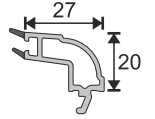

PRO703
Sürme Çift Cam Çita Profili
Double Glass G.B. for Sliding System

PRO701
Sürme Tek Cam Çita Profili
Single Glass G.B. for Sliding Syst.