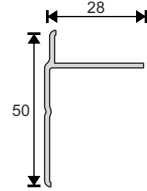

PRO30 - Lambri
Panel Lambri Profile

PRO30-2 - Lambri
Panel Lambri Profile

PRO06 - Tekcam Çıta 4-6
4-6 mm Single Glass G.Bead

PRO08 - Çiftcam Çıta 24-26
24-26 mm Double Glass G.Bead

PRO40 - T Pervaz Everest
T Cornice Profile

PRO05 - Çiftcam Çıta 20-22
20-22 mm Double Glass G.Bead

PRO14 - Yükseltme Profili 30mm
Rising Profile 30mm

PRO07 - Üçlücam Çıta
28-30 mm Triple Glass G.Bead

Why?

60 mm width and improved durability with wall thickness in European Standards.
 Perfect heat and noise insulation with 4 chambers and perfect water disposal channels
 Lower inventory cost with one-type support plate and one-type seal
 Perfect and aesthetic design which appeals to every taste with decorative and self-sealed bars.
 Perfect world-class design which compatible with all domestic and international accessories.
 Perfect compatibility with all series.