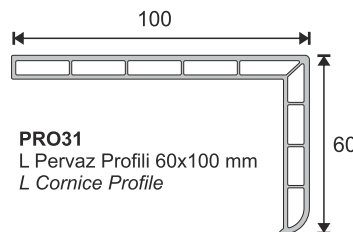

PRO31
L Pervaz Profili 60x100 mm
L Cornice Profile