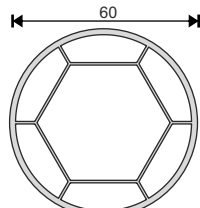

Technical Specifications

1. 60 mm profile width
2. 4 chambers system which improves insulation and durability
3. Decorative glazing bead
4. 45° chamfered external wall which prevents dust and dirt and provides aesthetic appearance
5. Slope which provides maximum water disposal
6. External wall thickness in European Standarts
7. 3mm - 32mm glass application possibility
8. One-type support plate
9. One-type seal
10. Unlimited color options for coating

PRO06 - Tekcam Çıta 4-6
4-6 mm Single Glass G.Bead

PRO08 - Çiftcam Çıta 24-26
24-26 mm Double Glass G.Bead

PRO31
L Pervaz Profili 60x100 mm
L Cornice Profile

PRO40 - T Pervaz Everest
T Cornice Profile

PRO37 - 60x100 Kutu Profili
60x100 Box Profile