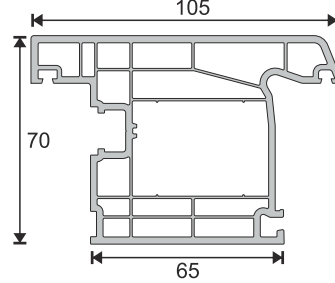

PRO714
70 mm Pervazlı L Kasa
70 mm L Frame Profile with Cornice

PRO713
70 mm Orta Kayıt Profili
70 mm T Mullion Profile