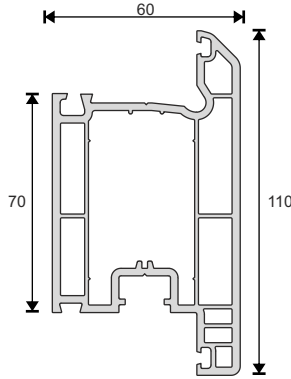

PRO10 - T Kapı Profili
T Door Profile