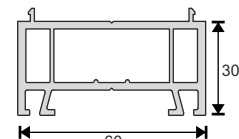

PRO31
L Pervaz Profili 60x100 mm
L Cornice Profile

PRO37 - 60x100 Kutu Profili
60x100 Box Profile

PRO32 - Köşe Dönüş Borusu
Corner Turning Pipe

PRO33 - Köşe Dönüş Adaptörü
Corner Turning Adapter

PRO34 - Bağ Profili
Coupling Profile

PRO05 - Çiftcam Çıta 20-22
20-22 mm Double Glass G.Bead

PRO14 - Yükseltme Profili 30mm
Rising Profile 30mm

PRO07 - Üçlücam Çıta
28-30 mm Triple Glass G.Bead

Why?

60 mm width and improved durability with wall thickness in European Standards.
 Perfect heat and noise insulation with 4 chambers and perfect water disposal channels
 Lower inventory cost with one-type support plate and one-type seal
 Perfect and aesthetic design which appeals to every taste with decorative and self-sealed bars.
 Perfect world-class design which compatible with all domestic and international accessories.
 Perfect compatibility with all series.

Technical Specifications

1. 60 mm profile width
2. 4 chambers system which improves insulation and durability
3. Decorative glazing bead
4. 45° chamfered external wall which prevents dust and dirt and provides aesthetic appearance
5. Slope which provides maximum water disposal
6. External wall thickness in European Standarts
7. 3mm - 32mm glass application possibility
8. One-type support plate
9. One-type seal
10. Unlimited color options for coating