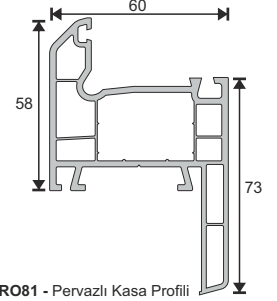

PRO81 - Pervazlı Kasa Profili
Frame Profile with Cornice