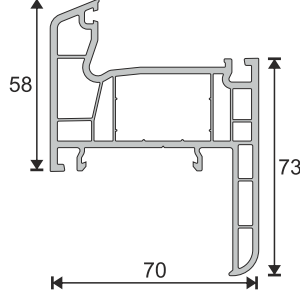

PRO35
T Pervaz Profili
T Cornice Profile