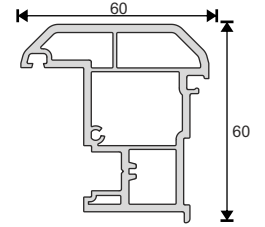

PRO12 - Hareketli Orta Kayıt Profili
False Mullion Profile