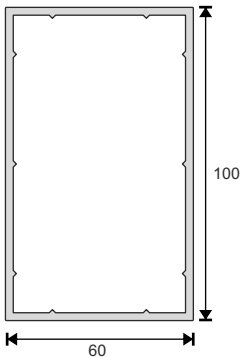

PRO37 - 60x100 Kutu Profili
60x100 Box Profile