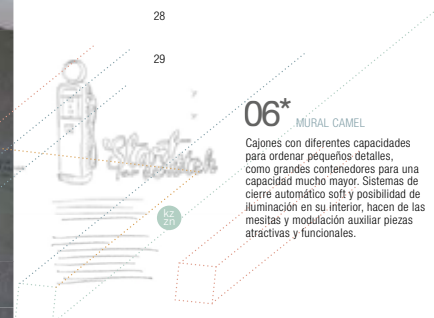

28
29

06* MURAL CAMEL