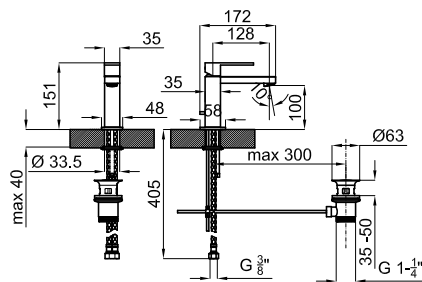

Monomando lavabo con cartucho cerámico de Ø25 mm. Conexiones de 3/8", una longitud de los latiguillos de 405 mm., con vaciador automático y aireador "plus". El caudal a 3 bares (con agua mezclada) es de 10,5 l/min. (1) (2)

Monocomando lavatório com cartucho cerâmico de Ø25 mm. Conexões de 3/8", bichas com um comprimento de 405 mm, com esvaziador automático e arejador "plus". O caudal a 3 bar (com água misturada) é de 10,5 l/min. (1) (2)

100038688 - N161010001	Cromo - Cromo	309,00 €
100038689 - N161010010	Luce - Luce	378,00 €
100038695 - N161010041	Perla - Pérola	378,00 €
100038696 - N161010044	Inox - Inox	378,00 €
100038719 - N161019976	Negro - Preto	378,00 €